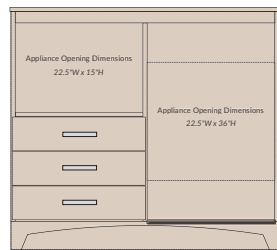

NODA Micro-Fridge Unit - NO Trim
ITEM# NOD-32-14
48"W x 22"D x 43"H

NODA Micro-Fridge Unit with
Metal Trim Shelf Protection
ITEM# NOD-32-16
48"W x 22"D x 43"H